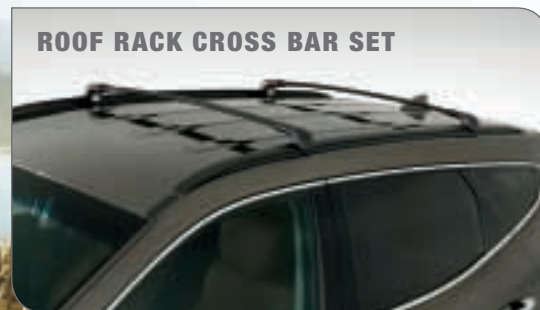

CARGO TRAY

Heavy-duty, easy-to-clean plastic tray protects cargo-area carpeting. Features a contoured surface to control load shifting.

CARGO ORGANIZER

Organization is simple with our soft sided pop-up organizer. Adjustable compartments secure your cargo.

IDEAL SOLUTIONS FOR EXITING THE INTERSTATE.

ROOF RACK CROSS BAR SET

TOW HITCH