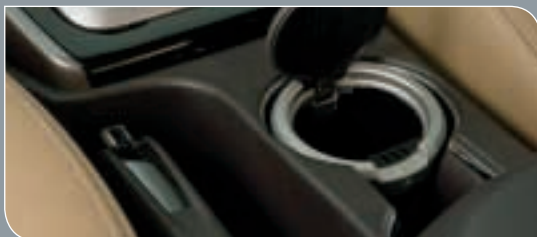

ASH/COIN CUP

Designed to fit in your car's cup holders, this convenient cup is designed with a lid that neatly contains ashes or spare change.

CARPETED FLOOR MATS

A non-slip backing and fastener system help retain these stylish mats in proper position and protect your original carpeting.