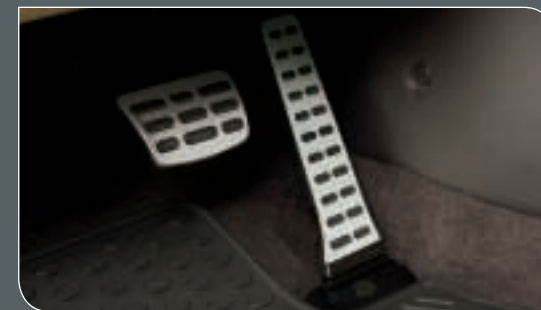

PREMIUM TRUNK MAT

This washable mat is fitted to the exact size of your trunk for protection from dirt, mud, moisture and general wear and tear.

TRUNK TRAY

Features a contoured surface to control load shifting and raised edges that protect cargo-area carpeting from spills and stains.

LIFESTYLE

17" ALLOY WHEELS

Aluminum alloy construction offers maximum strength and minimal weight, with a 10-spoke design.

SPORT PEDALS

Metallic pedals forged with non-slip surfaces add race-inspired flair to vehicles with either manual or automatic transmissions.